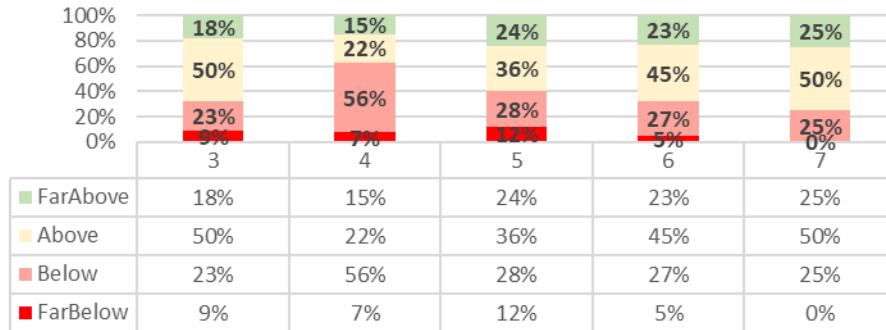

Regional Report

Local Report

Growth

Saint Jude Regional Catholic School
2018-19 Scantron Performance Series--
Gains Analysis-- Reading*

*Any grade below 10 students is not reported

Saint Jude Regional Catholic School
2018-19 Scantron Performance Series--
Gains Analysis-- Math*