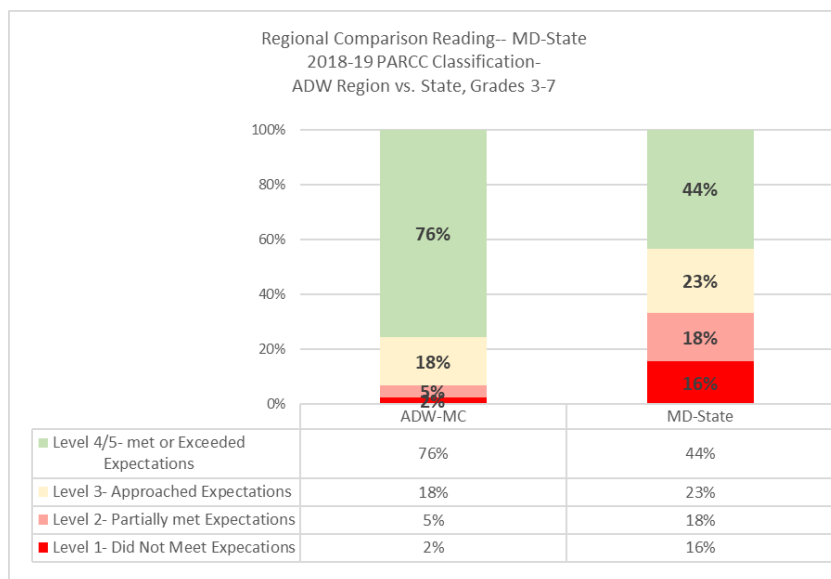

Regional Report

Local Report

Growth

Saint Jude Regional Catholic School
2018-19 Scantron Performance Series--
Gains Analysis-- Reading*

*Any grade below 10 students is not reported

Saint Jude Regional Catholic School
2018-19 Scantron Performance Series--
Gains Analysis-- Math*

*Any grade below 10 students is not reported