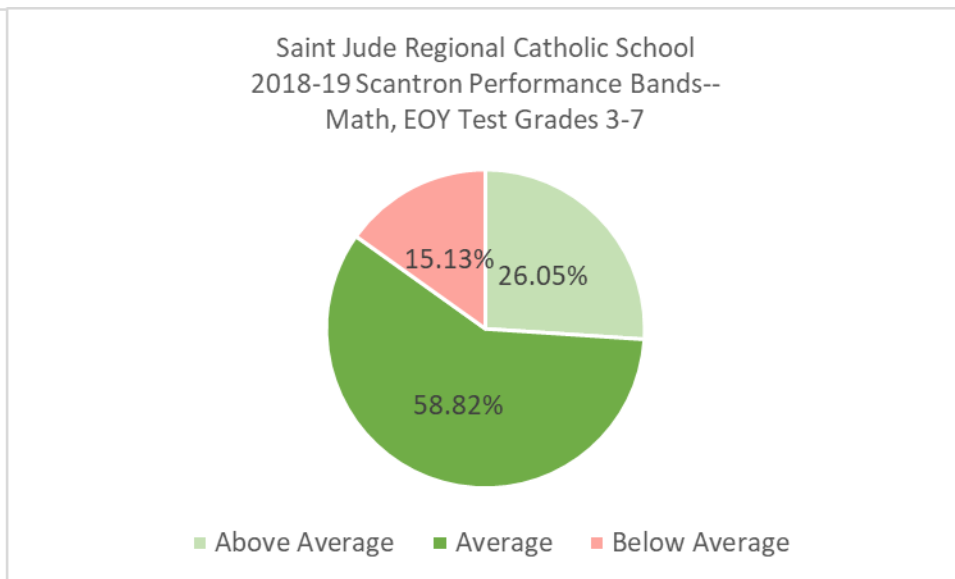

Regional Report

Local Report

Growth

Saint Jude Regional Catholic School
2018-19 Scantron Performance Series--
Gains Analysis-- Reading*

*Any grade below 10 students is not reported

Saint Jude Regional Catholic School
2018-19 Scantron Performance Series--
Gains Analysis-- Math*