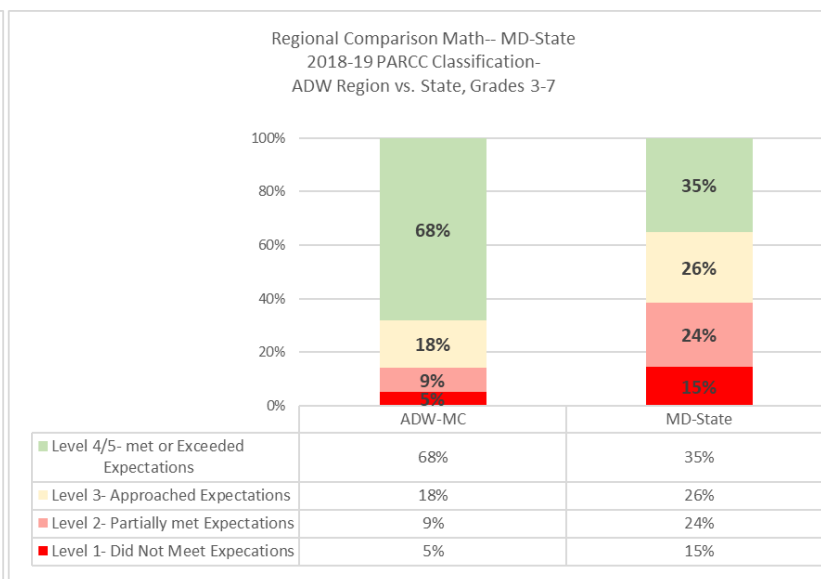

Regional Report

Local Report

Growth

Saint Jude Regional Catholic School
2018-19 Scantron Performance Series--
Gains Analysis-- Reading*

*Any grade below 10 students is not reported

Saint Jude Regional Catholic School
2018-19 Scantron Performance Series--
Gains Analysis-- Math*

*Any grade below 10 students is not reported