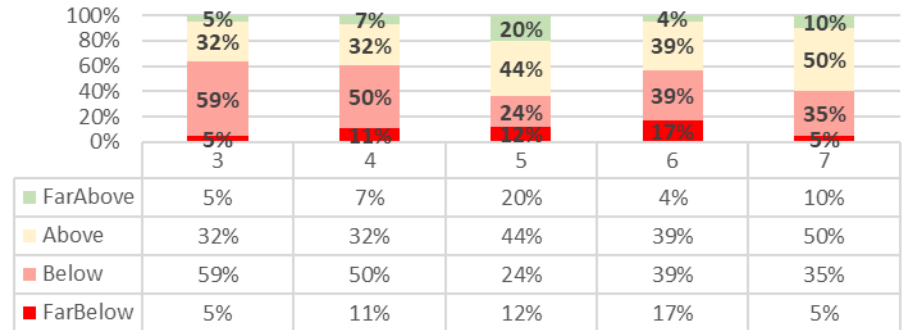

Regional Report

Local Report

Growth

Saint Jude Regional Catholic School
2018-19 Scantron Performance Series--
Gains Analysis-- Reading*

*Any grade below 10 students is not reported

Saint Jude Regional Catholic School
2018-19 Scantron Performance Series--
Gains Analysis-- Math*