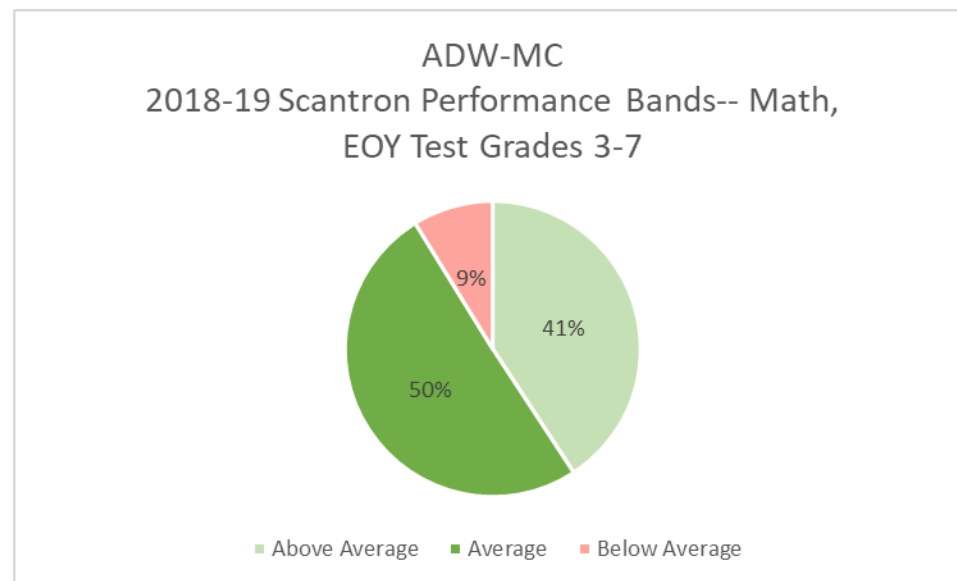

Regional Report

Local Report

Growth

Saint Jude Regional Catholic School
2018-19 Scantron Performance Series--
Gains Analysis-- Reading*

*Any grade below 10 students is not reported

Saint Jude Regional Catholic School
2018-19 Scantron Performance Series--
Gains Analysis-- Math*