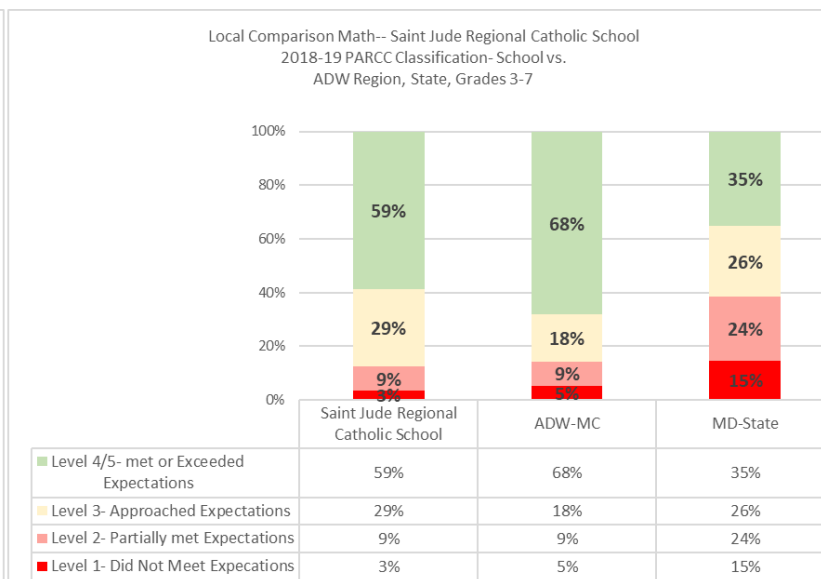

Regional Report

Local Report

Growth

Saint Jude Regional Catholic School
2018-19 Scantron Performance Series--
Gains Analysis-- Reading*

*Any grade below 10 students is not reported

Saint Jude Regional Catholic School
2018-19 Scantron Performance Series--
Gains Analysis-- Math*