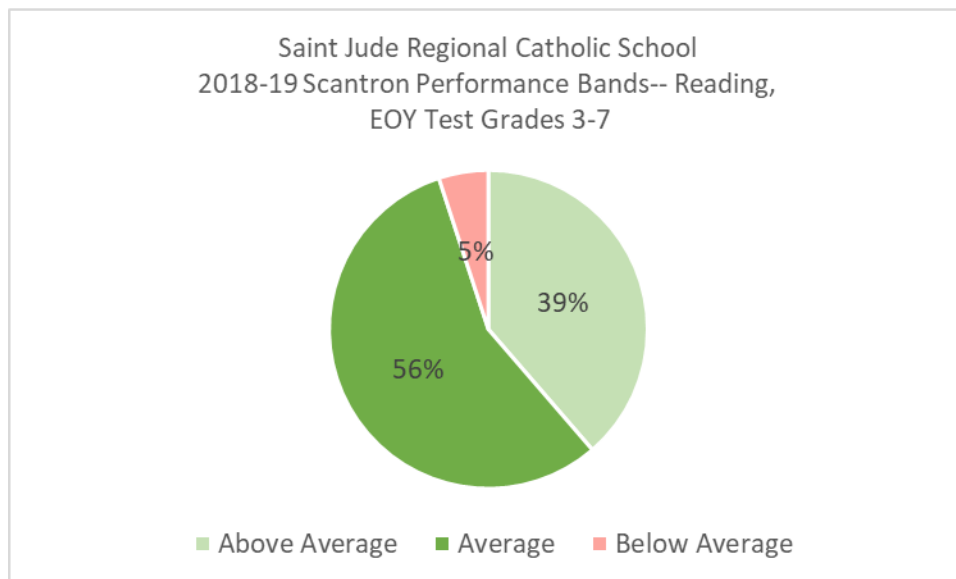

Regional Report

Local Report

Growth

Saint Jude Regional Catholic School
2018-19 Scantron Performance Series--
Gains Analysis-- Reading*

*Any grade below 10 students is not reported

Saint Jude Regional Catholic School
2018-19 Scantron Performance Series--
Gains Analysis-- Math*