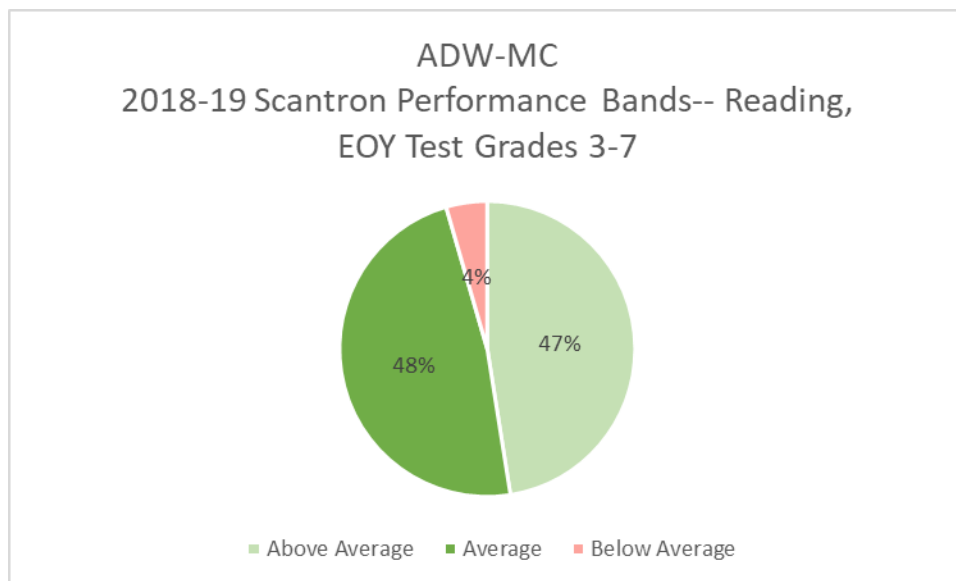

Regional Report

Local Report

Growth

Saint Jude Regional Catholic School
2018-19 Scantron Performance Series--
Gains Analysis-- Reading*

*Any grade below 10 students is not reported

Saint Jude Regional Catholic School
2018-19 Scantron Performance Series--
Gains Analysis-- Math*