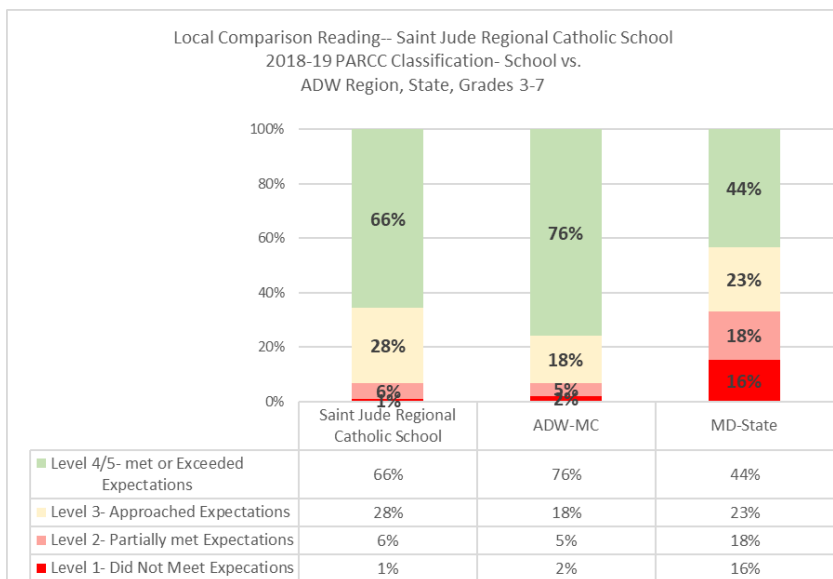

Regional Report

Local Report

Growth

Saint Jude Regional Catholic School
2018-19 Scantron Performance Series--
Gains Analysis-- Reading*

*Any grade below 10 students is not reported

Saint Jude Regional Catholic School
2018-19 Scantron Performance Series--
Gains Analysis-- Math*